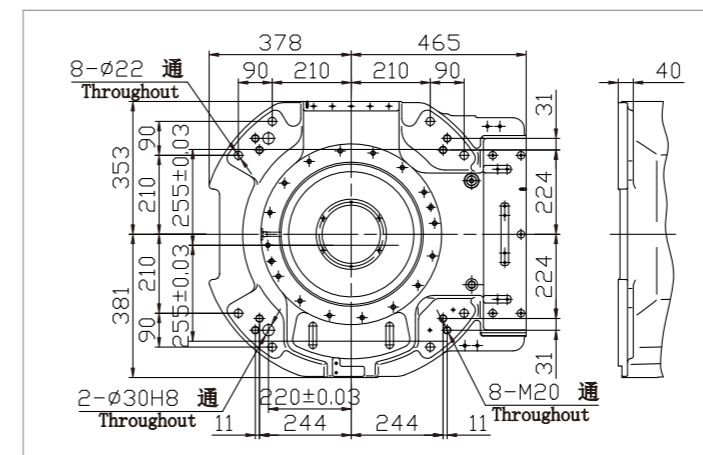

## SPECIFICATIONS

<b>Model</b>	ER130-4-2800	
<b>Type</b>	Articulated Type	
<b>Controlled Axes</b>	4 Axes	
<b>Wrist Payload</b>	130 kg	
<b>Repeatability</b>	±0.1 mm	
<b>Robot Weight</b>	970 kg	
<b>Reach</b>	2816 mm	
<b>Robot IP Grade</b>	IP54	
<b>Cabinet IP Grade</b>	IP54	
<b>Environment Requirements</b>	<b>Ambient Temperature</b>	0-45 °C
	<b>Humidity</b>	< 75%RH ( No Condensation )
	<b>Vibration Acceleration</b>	4.9 m/s <sup>2</sup> ( < 0.5 G )

<b>Drive Method</b>	Electric servo drive by AC servo motor	
<b>Installation</b>	Floor, Wall mount	
<b>Allowable Torque</b>	<b>J4</b>	36.25 N.m
<b>Allowable Moment of Inertia</b>	<b>J4</b>	50 kg.m <sup>2</sup>
<b>Maximum Speed</b>	<b>J1</b>	110°/sec
	<b>J2</b>	110°/sec
	<b>J3</b>	105°/sec
	<b>J4</b>	330°/sec
<b>Motion Range</b>	<b>J1</b>	± 180°
	<b>J2</b>	+42°/-85°
	<b>J3</b>	+85°/-55°
	<b>J4</b>	± 360°
	<b>J2+J3</b>	-115° < (J2+J3) < +20°

## BASE MOUNTING SIZE