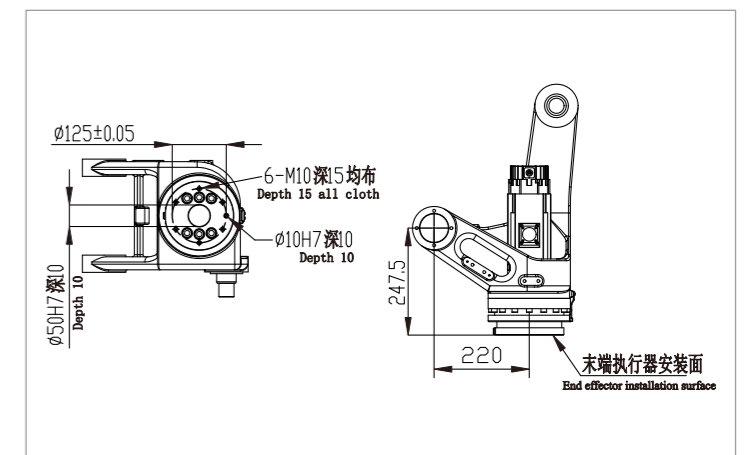

END FLANGE MOUNTING SIZE

EFORT INTELLIGENT EQUIPMENT CO.,LTD.

PHONE: (00 86) 400-052-8877
ADDRESS: No.96 East WanChun Road, JiuJiang Economic Development Zone, Wuhu, Anhui, China
WWW.EFORT.COM.CN