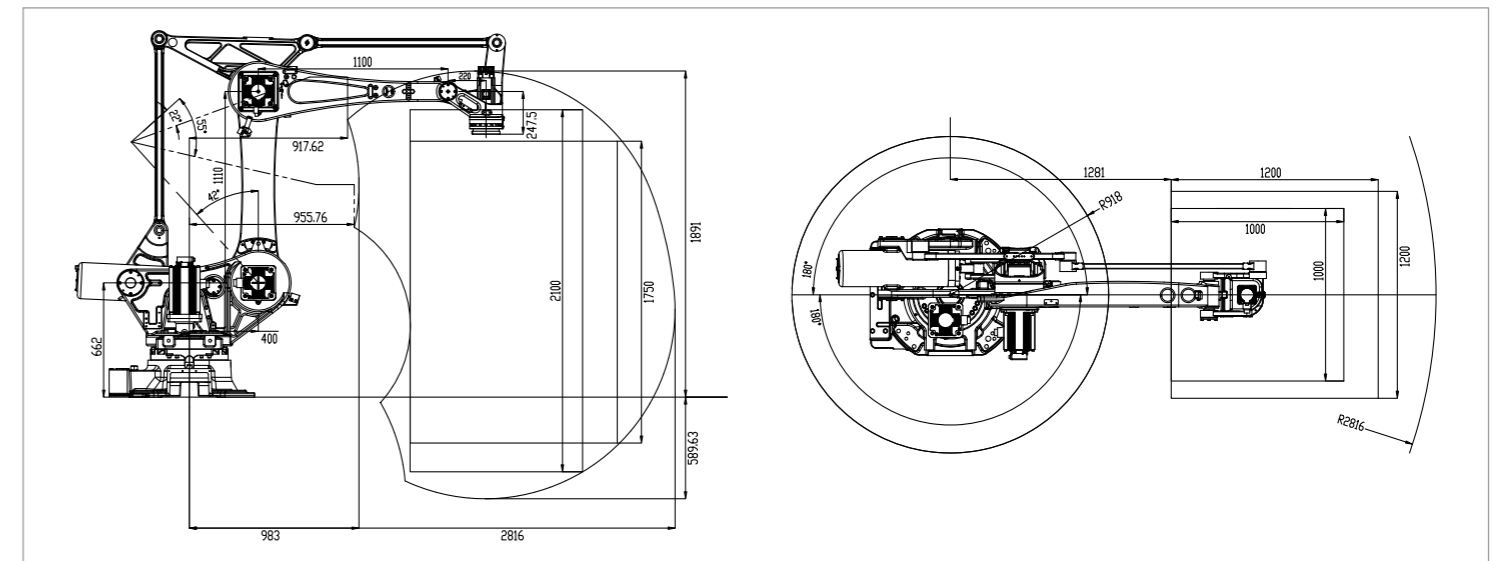

## SPECIFICATIONS

<b>Model</b>	ER130-4-2800	
<b>Type</b>	Articulated Type	
<b>Controlled Axes</b>	4 Axes	
<b>Wrist Payload</b>	130 kg	
<b>Repeatability</b>	±0.1 mm	
<b>Robot Weight</b>	970 kg	
<b>Reach</b>	2816 mm	
<b>Robot IP Grade</b>	IP54	
<b>Cabinet IP Grade</b>	IP54	
<b>Environment Requirements</b>	<b>Ambient Temperature</b>	0-45 °C
	<b>Humidity</b>	< 75%RH ( No Condensation )
	<b>Vibration Acceleration</b>	4.9 m/s <sup>2</sup> ( < 0.5 G )

## BASE MOUNTING SIZE